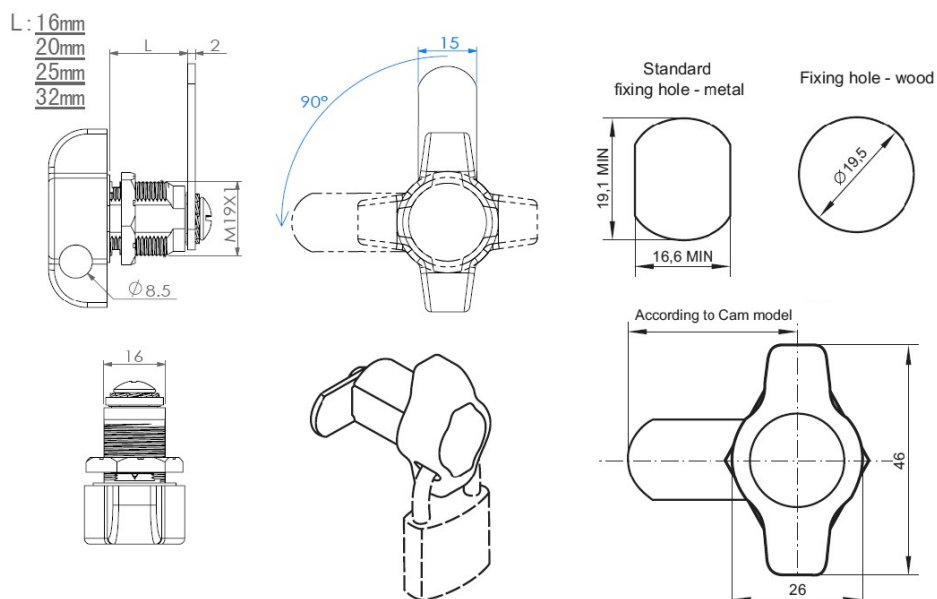

## Description:

Padlockable Cam Lock #300R, 90DG,  $\varnothing 19 \times 20$ mm, CPL, Cam A04, Straight C/E: 40 mm, NO Anti Rotating Plate

## Item number:

14.04.586-5

| Units | Box | Carton | HS Code    | Barcode  |
|-------|-----|--------|------------|--|
| Pcs.  | 20  | 200    | 8301300000 |  |
|       |     |        |            | 5704866466622  |